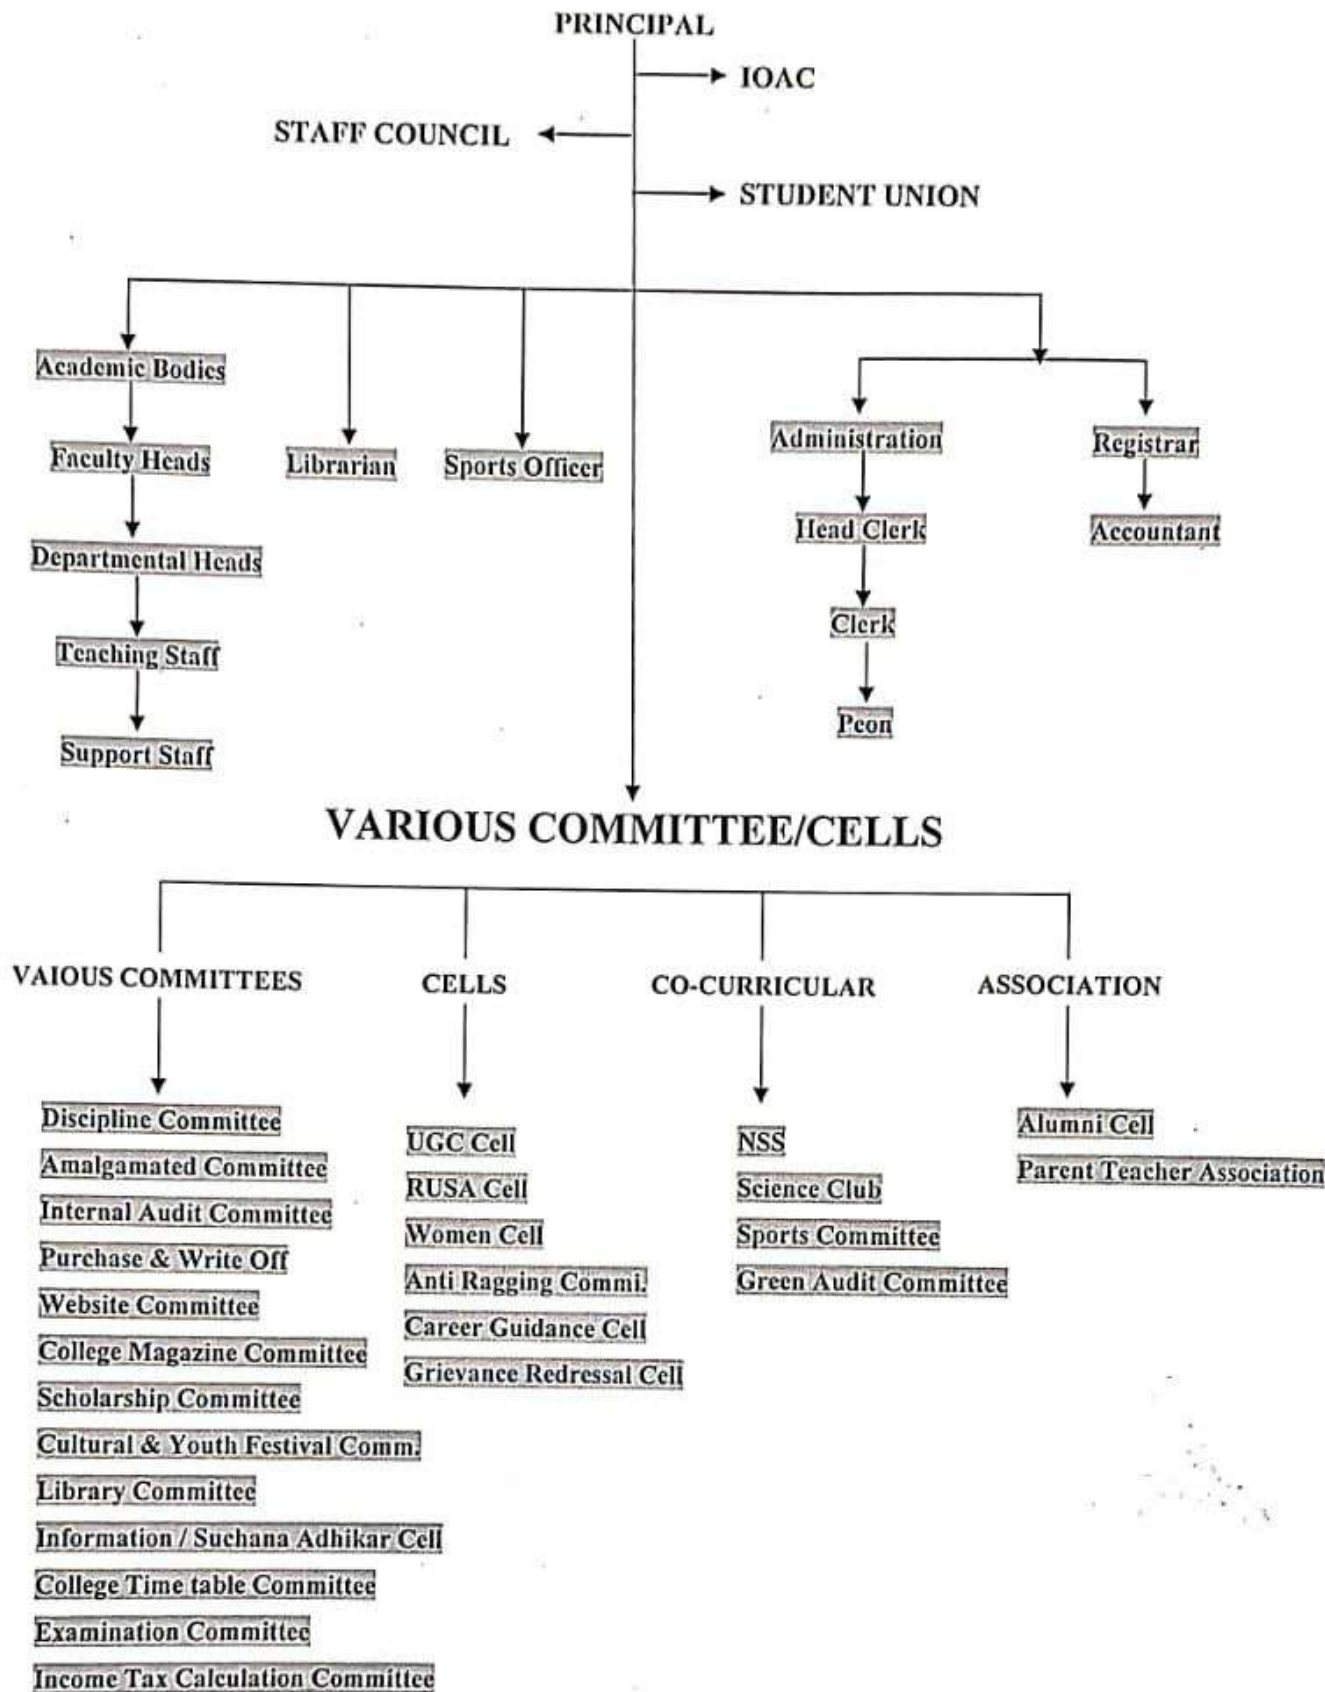

# COLLEGE ORGANIZATION CHART

*[Handwritten Signature]*

**PRINCIPAL,**  
GOVT. ENGINEER VISHWESARRAIYA  
P. G. COLLEGE, KORBA (C. G.)